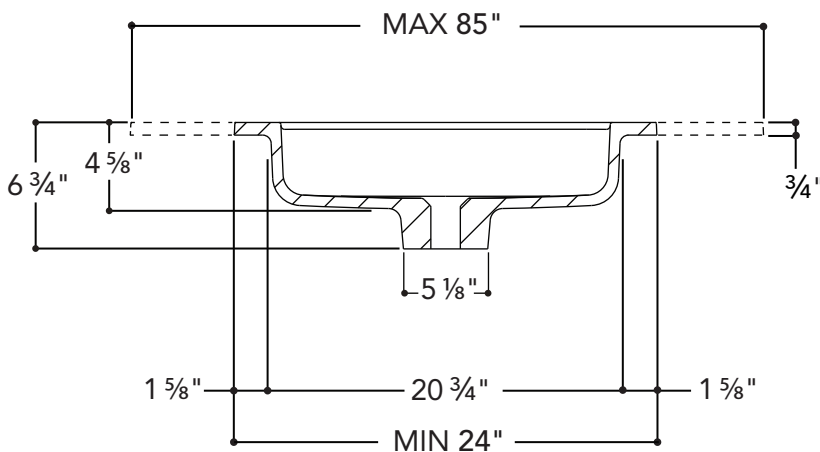

Description:

Vito one-piece vanity top.

Features:

- Exterior dimensions: Variable width x D 22" x H ¾".
- Capacity: 2.93 gal/11.1 L.
- Thickness: ¾".
- Weight: variable.
- Overflow included.

Materials: UNIMAR 2.0 White U-00

WIDTH

DEPTH

Description:

Double Vito one-piece vanity top.

Features:

- Exterior dimensions: variable width x variable depth x H ¾".
- Capacity: 2.93gal/ 11.1 L.
- Thickness: ¾".
- Weight: variable.
- Overflow included.