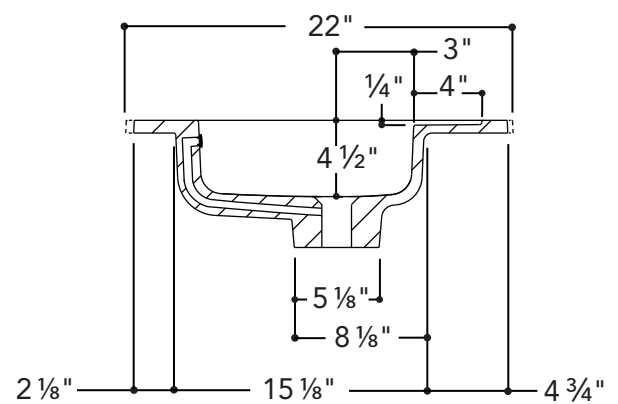

Description:

Vito one-piece vanity top.

Features:

- Exterior dimensions: Variable width x D 22" x H ¾".
- Capacity: 2.93 gal/11.1 L.
- Thickness: ¾".
- Weight: variable.
- Overflow included.

Materials: UNIMAR 2.0 White U-00

WIDTH

DEPTH

Description:

Double Vito one-piece vanity top.

Features:

- Exterior dimensions: variable width x variable depth x H ¾".
- Capacity: 2.93gal/ 11.1 L.
- Thickness: ¾".
- Weight: variable.
- Overflow included.