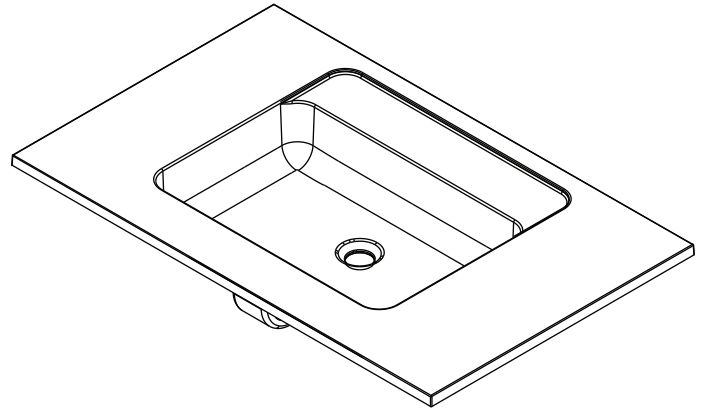

Description:

Vito one-piece vanity top.

Features:

- Exterior dimensions: Variable width x D 22" x H ¾".
- Capacity: 2.93 gal/11.1 L.
- Thickness: ¾".
- Weight: variable.
- Overflow included.

Materials: UNIMAR 2.0 White U-00

WIDTH

DEPTH

Description:

Double Vito one-piece vanity top.

Features:

- Exterior dimensions: variable width x variable depth x H ¾".
- Capacity: 2.93gal/ 11.1 L.
- Thickness: ¾".
- Weight: variable.
- Overflow included.