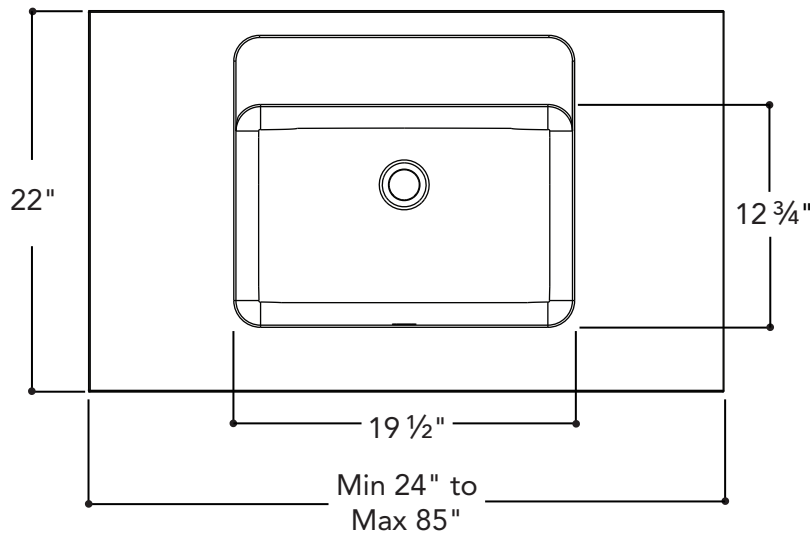

Description:

Vito one-piece vanity top.

Features:

- Exterior dimensions: Variable width x D 22" x H ¾".
- Capacity: 2.93 gal/11.1 L.
- Thickness: ¾".
- Weight: variable.
- Overflow included.

Materials: UNIMAR 2.0 White U-00

WIDTH

DEPTH

Description:

Double Vito one-piece vanity top.

Features:

- Exterior dimensions: variable width x variable depth x H ¾".
- Capacity: 2.93gal/ 11.1 L.
- Thickness: ¾".
- Weight: variable.
- Overflow included.