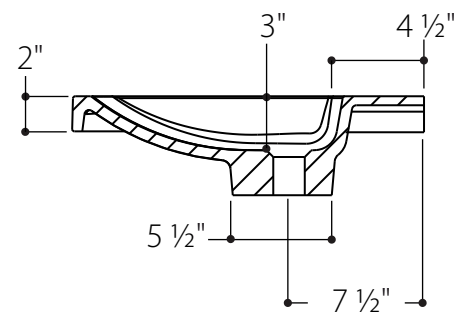

SMILE DROP IN SINK

DESCRIPTION

SMILE drop in sink

FEATURES

- Exterior dimensions: W 42" X D 19 5/8" X Variable height
- Capacity: 2.9 gal/11 L
- Thickness: 5/8"
- Weight: H 2": 44.52 lb - H 2 3/4": 46.62 lb

MATERIAL

PURESOLID White PS-00

XCSEE42C

All product dimensions are nominal and tolerances of the product may vary within an established range. Tolerances $\pm 1/8"$.

Vanico-Maronyx reserves the right to make revisions without notice to product specifications.