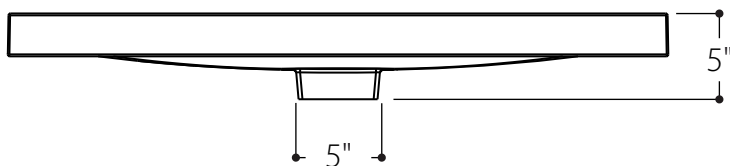

SMILE DROP IN SINK

DESCRIPTION

SMILE drop in sink

FEATURES

- Exterior dimensions: W 42" X D 19 5/8" X Variable height
- Capacity: 2.9 gal/11 L
- Thickness: 5/8"
- Weight: H 2": 44.52 lb - H 2 3/4": 46.62 lb

MATERIAL

PURESOLID White PS-00

XCSEE42C

All product dimensions are nominal and tolerances of the product may vary within an established range. Tolerances $\pm 1/8"$.

Vanico-Maronyx reserves the right to make revisions without notice to product specifications.