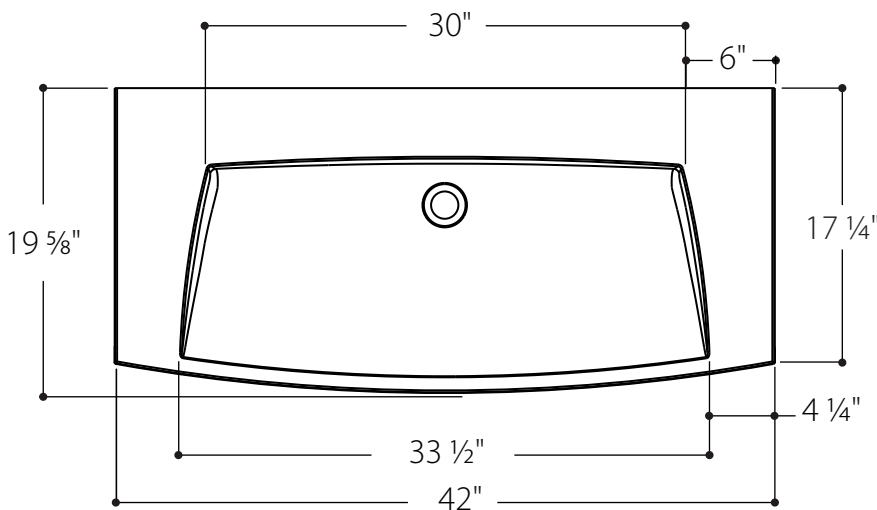

SMILE DROP IN SINK

DESCRIPTION

SMILE drop in sink

FEATURES

- Exterior dimensions: W 42" X D 19 5/8" X Variable height
- Capacity: 2.9 gal/11 L
- Thickness: 5/8"
- Weight: H 2": 44.52 lb - H 2 3/4": 46.62 lb

MATERIAL

PURESOLID White PS-00

XCSEE42C

All product dimensions are nominal and tolerances of the product may vary within an established range. Tolerances $\pm 1/8"$.

Vanico-Maronyx reserves the right to make revisions without notice to product specifications.