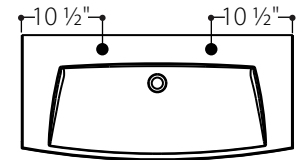

SMILE DROP IN SINK

DESCRIPTION

SMILE drop in sink

FEATURES

- Exterior dimensions: W 42" X D 19 5/8" X Variable height
- Capacity: 2.9 gal/11 L
- Thickness: 5/8"
- Weight: H 2": 44.52 lb - H 2 3/4": 46.62 lb

MATERIAL

PURESOLID White PS-00

XCSEE42C

All product dimensions are nominal and tolerances of the product may vary within an established range. Tolerances $\pm 1/8"$.

Vanico-Maronyx reserves the right to make revisions without notice to product specifications.