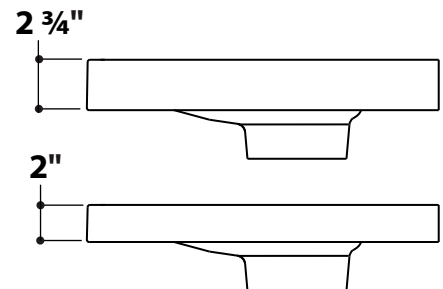

SMILE DROP IN SINK

DESCRIPTION

SMILE drop in sink

FEATURES

- Exterior dimensions: W 42" X D 19 5/8" X Variable height
- Capacity: 2.9 gal/11 L
- Thickness: 5/8"
- Weight: H 2": 44.52 lb - H 2 3/4": 46.62 lb

MATERIAL

PURESOLID White PS-00

XCSEE42C

All product dimensions are nominal and tolerances of the product may vary within an established range. Tolerances $\pm 1/8"$.

Vanico-Maronyx reserves the right to make revisions without notice to product specifications.