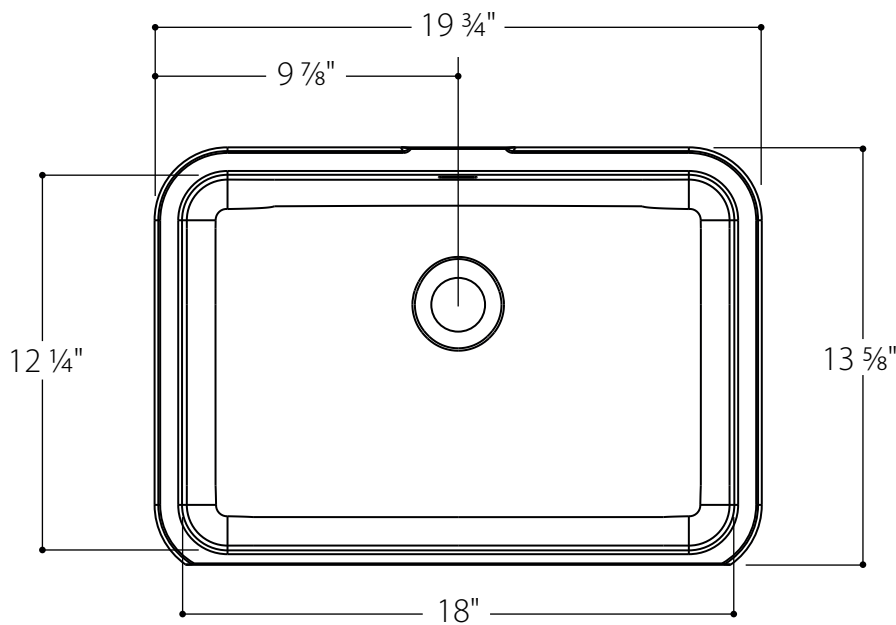

### DESCRIPTION

OBE undermount sink

### FEATURES

- Exterior dimensions: W 19 ¾" X D 13 ⅝" X H 5 ¼"
- Capacity: 1.5 gal/5.68 L
- Thickness: ½"
- Weight: 11.66 lb

### MATERIAL

PURESOLID White PS-00

OSC19130

*All product dimensions are nominal and tolerances of the product may vary within an established range. Tolerances ± ⅛".*

*Vanico-Maronyx reserves the right to make revisions without notice to product specifications.*