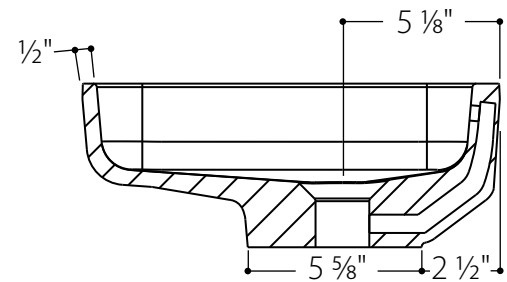

### FEATURES

- Exterior dimensions: W 19 ¾" X D 13 ⅝" X H 5 ¼"
- Capacity: 1.5 gal/5.68 L
- Thickness: ½"
- Weight: 11.66 lb

### MATERIAL

PURESOLID White PS-00

OSC19130

*All product dimensions are nominal and tolerances of the product may vary within an established range. Tolerances ± ⅛".*

*Vanico-Maronyx reserves the right to make revisions without notice to product specifications.*