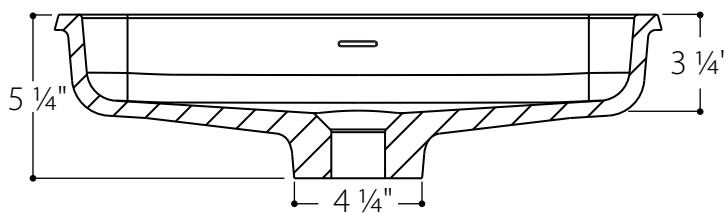

### FEATURES

- Exterior dimensions: W 19 ¾" X D 13 ⅝" X H 5 ¼"
- Capacity: 1.5 gal/5.68 L
- Thickness: ½"
- Weight: 11.66 lb

### MATERIAL

PURESOLID White PS-00

OSC19130

*All product dimensions are nominal and tolerances of the product may vary within an established range. Tolerances ± ⅛".*

*Vanico-Maronyx reserves the right to make revisions without notice to product specifications.*