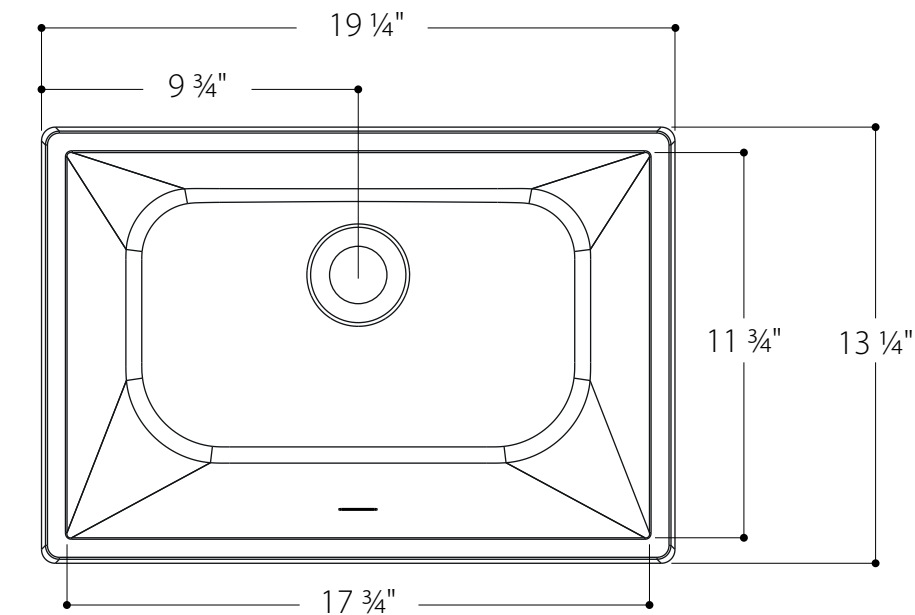

### FEATURES

- Exterior dimensions: W 19 ¼" X D 13 ¼" X H 5"
- Capacity: 0.94 gal/3.57 L
- Thickness: ½"
- Weight: 11.56 lb

### MATERIAL

PURESOLID White PS-00

SM19141A

*All product dimensions are nominal and tolerances of the product may vary within an established range. Tolerances ± 1/8".*

*Vanico-Maronyx reserves the right to make revisions without notice to product specifications.*