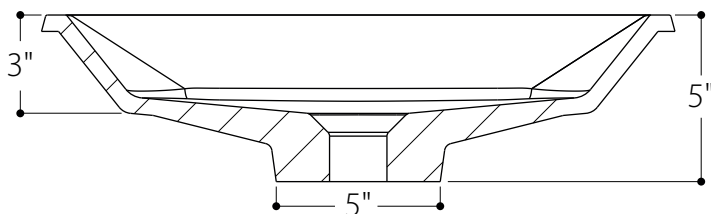

### FEATURES

- Exterior dimensions: W 19 ¼" X D 13 ¼" X H 5"
- Capacity: 0.94 gal/3.57 L
- Thickness: ½"
- Weight: 11.56 lb

### MATERIAL

PURESOLID White PS-00

SM19141A

*All product dimensions are nominal and tolerances of the product may vary within an established range. Tolerances ± 1/8".*

*Vanico-Maronyx reserves the right to make revisions without notice to product specifications.*