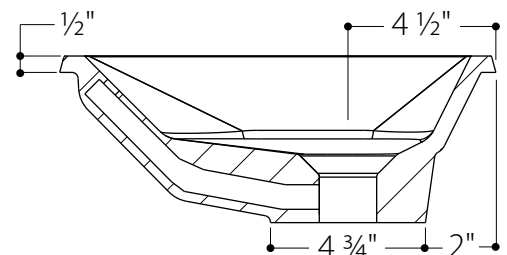

### FEATURES

- Exterior dimensions: W 19 ¼" X D 13 ¼" X H 5"
- Capacity: 0.94 gal/3.57 L
- Thickness: ½"
- Weight: 11.56 lb

### MATERIAL

PURESOLID White PS-00

SM19141A

*All product dimensions are nominal and tolerances of the product may vary within an established range. Tolerances ± 1/8".*

*Vanico-Maronyx reserves the right to make revisions without notice to product specifications.*