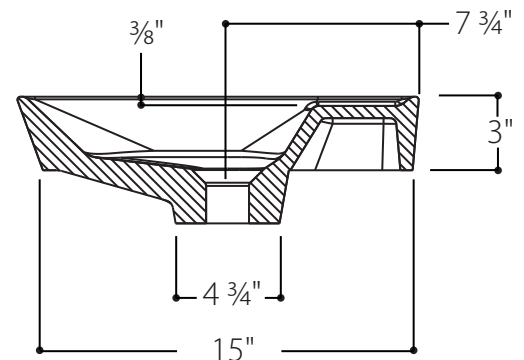

### FEATURES

- Exterior dimensions: W 18 5/8" X D 16 3/8" X H 5 1/8"
- Capacity: 1.32 gal/5.24 L
- Thickness: 5/8"
- Weight: 19.46 lb

### MATERIAL

PURESOLID White PS-00

VM19161A

*All product dimensions are nominal and tolerances of the product may vary within an established range. Tolerances  $\pm 1/8"$ .*

*Vanico-Maronyx reserves the right to make revisions without notice to product specifications.*