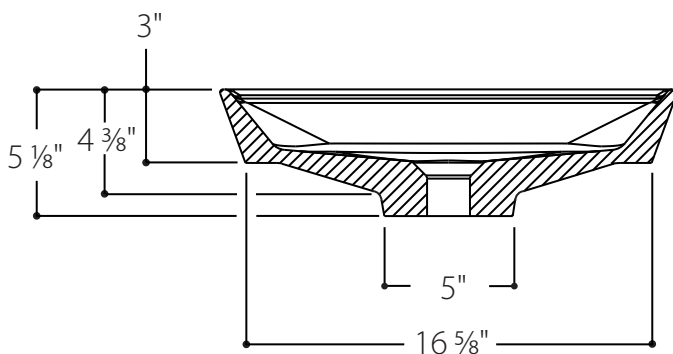

### FEATURES

- Exterior dimensions: W 18 5/8" X D 16 3/8" X H 5 1/8"
- Capacity: 1.32 gal/5.24 L
- Thickness: 5/8"
- Weight: 19.46 lb

### MATERIAL

PURESOLID White PS-00

VM19161A

*All product dimensions are nominal and tolerances of the product may vary within an established range. Tolerances  $\pm 1/8"$ .*

*Vanico-Maronyx reserves the right to make revisions without notice to product specifications.*