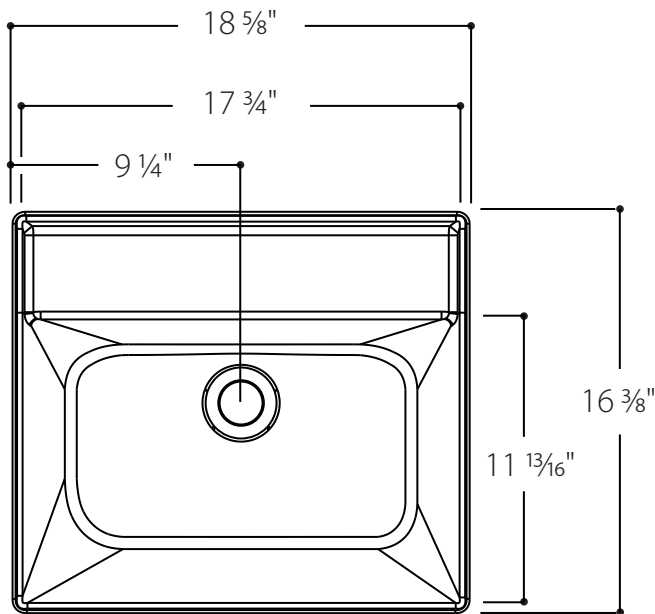

### FEATURES

- Exterior dimensions: W 18 5/8" X D 16 3/8" X H 5 1/8"
- Capacity: 1.32 gal/5.24 L
- Thickness: 5/8"
- Weight: 19.46 lb

### MATERIAL

PURESOLID White PS-00

VM19161A

*All product dimensions are nominal and tolerances of the product may vary within an established range. Tolerances  $\pm 1/8"$ .*

*Vanico-Maronyx reserves the right to make revisions without notice to product specifications.*