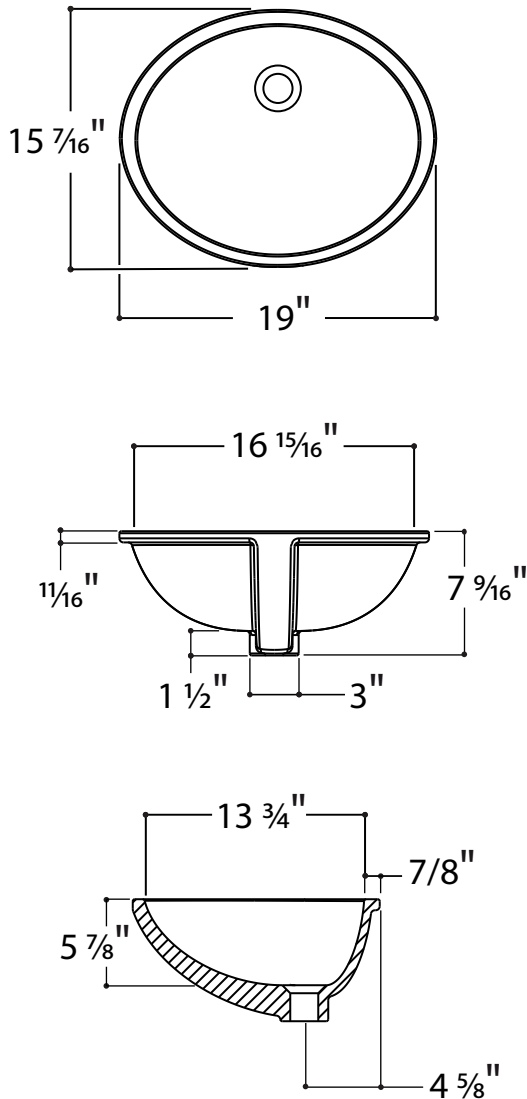

Description:

Undermount sink.

Features:

• Exterior dimensions:

WHITE: LW19" X D 15 7/16" X H 7 9/16"
BISCUIT: W 18" X D 15 1/16" X H 7 5/8"

Dimensions may vary within the tolerance range established by the supplier. Vanico-Maronyx can not be held responsible for these variations.

- Capacity: 2.5 gal/11.4 L
- Thickness: 5/8"
- Weight: 11 lb

Material: Vitreous

AVAILABLE IN WHITE 00 AND BISCUIT 96 COLOR

WHITE 00

BISCUIT 96