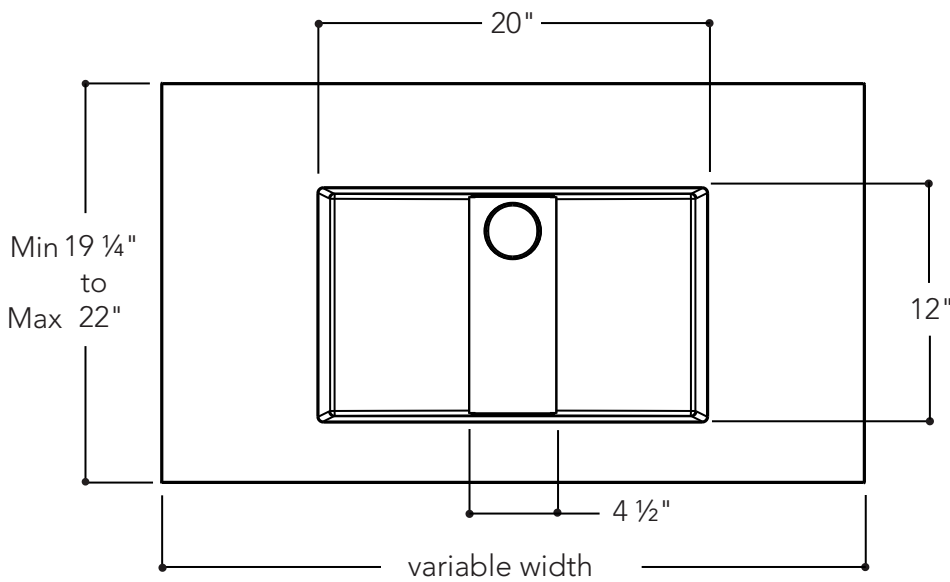

Description:

Box one-piece vanity top.

Features:

- Exterior dimensions: variable width X variable depth X H 6 ½".
- Capacity: 3,9 gal/14,8 L.
- Thickness: ¾".
- Weight: variable.

Included:

- Stainless steel drain trim: opening, Dia 3 inches.

Material: Unimar 2.0 White U-00

DOUBLE ONE-PIECE VANITY TOP

PB00002A

Description:

Double Box one-piece vanity top.

Features:

- Exterior dimensions: variable width X variable depth X H 6 ½".
- Capacity: 3,9 gal/14,8 L.
- Thickness: ¾".
- Weight: variable.

Included:

- Stainless steel drain trim: opening, Dia 3 inches.

Material: Unimar 2.0 White U-00