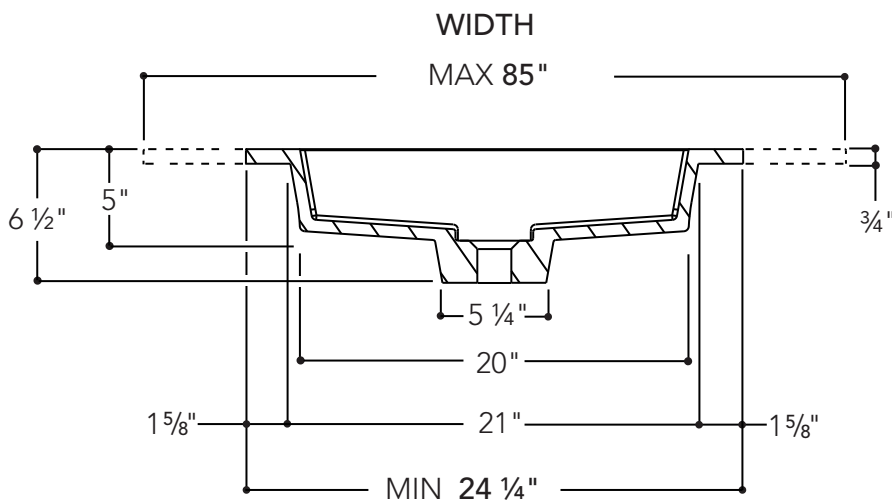

Description:

Box one-piece vanity top.

Features:

- Exterior dimensions: variable width X variable depth X H 6 ½".
- Capacity: 3,9 gal/14,8 L.
- Thickness: ¾".
- Weight: variable.

Included:

- Stainless steel drain trim: opening, Dia 3 inches.

Material: Unimar 2.0 White U-00

DOUBLE ONE-PIECE VANITY TOP

PB00002A

Description:

Double Box one-piece vanity top.

Features:

- Exterior dimensions: variable width X variable depth X H 6 ½".
- Capacity: 3,9 gal/14,8 L.
- Thickness: ¾".
- Weight: variable.

Included:

- Stainless steel drain trim: opening, Dia 3 inches.

Material: Unimar 2.0 White U-00