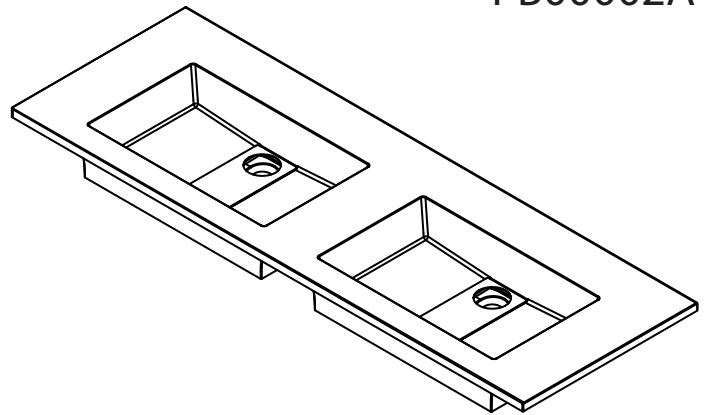

Description:

Box one-piece vanity top.

Features:

- Exterior dimensions: variable width X variable depth X H 6 ½".
- Capacity: 3,9 gal/14,8 L.
- Thickness: ¾".
- Weight: variable.

Included:

- Stainless steel drain trim: opening, Dia 3 inches.

Material: Unimar 2.0 White U-00

DOUBLE ONE-PIECE VANITY TOP

PB00002A

Description:

Double Box one-piece vanity top.

Features:

- Exterior dimensions: variable width X variable depth X H 6 ½".
- Capacity: 3,9 gal/14,8 L.
- Thickness: ¾".
- Weight: variable.

Included:

- Stainless steel drain trim: opening, Dia 3 inches.

Material: Unimar 2.0 White U-00