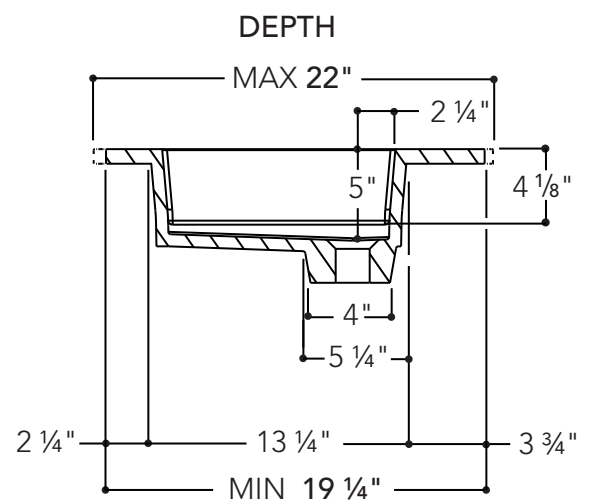

Description:

Box one-piece vanity top.

Features:

- Exterior dimensions: variable width X variable depth X H 6 ½".
- Capacity: 3,9 gal/14,8 L.
- Thickness: ¾".
- Weight: variable.

Included:

- Stainless steel drain trim: opening, Dia 3 inches.

Material: Unimar 2.0 White U-00

DOUBLE ONE-PIECE VANITY TOP

PB00002A

Description:

Double Box one-piece vanity top.

Features:

- Exterior dimensions: variable width X variable depth X H 6 ½".
- Capacity: 3,9 gal/14,8 L.
- Thickness: ¾".
- Weight: variable.

Included:

- Stainless steel drain trim: opening, Dia 3 inches.

Material: Unimar 2.0 White U-00