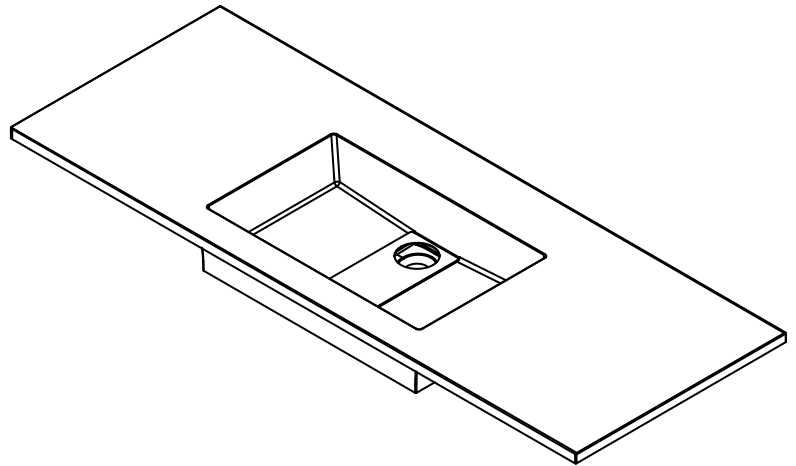

Description:

Box one-piece vanity top.

Features:

- Exterior dimensions: variable width X variable depth X H 6 ½".
- Capacity: 3,9 gal/14,8 L.
- Thickness: ¾".
- Weight: variable.

Included:

- Stainless steel drain trim: opening, Dia 3 inches.

Material: Unimar 2.0 White U-00

DOUBLE ONE-PIECE VANITY TOP

PB00002A

Description:

Double Box one-piece vanity top.

Features:

- Exterior dimensions: variable width X variable depth X H 6 ½".
- Capacity: 3,9 gal/14,8 L.
- Thickness: ¾".
- Weight: variable.

Included:

- Stainless steel drain trim: opening, Dia 3 inches.

Material: Unimar 2.0 White U-00