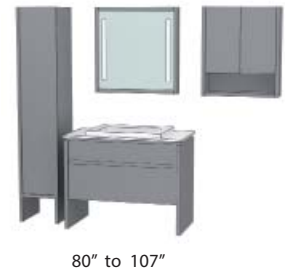

DESK | SELECTION

LAYOUTS AND COMPOSITION

STANDARD LAYOUTS

N.B. The sink bases and mirrored-medicine cabinets are available separately.

Choice of square mirror or medicine cabinet

TOE-KICK DRAWER

LINEN CABINET

MEDICINE CABINET OVER THE TOILET

DRESSING TABLE

DESK | SELECTION

SUGGESTED LAYOUTS

STANDARD LAYOUTS

31" to 52"

67" to 85"

67" to 82"

STANDARD LAYOUTS WITH TOE-KICK DRAWER

31" to 52"

67" to 85"

67" to 82"

SUGGESTED LAYOUTS WITH LINEN CABINET SINGLE 12" TO 18" OR DOUBLE 24" TO 36"

47" to 74"

83" to 107"

95" to 122"