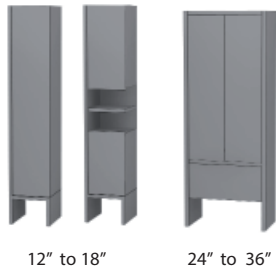

DESK | SELECTION

LAYOUTS AND COMPOSITION

STANDARD LAYOUTS

N.B. The sink bases and mirrored-medicine cabinets are available separately.

Choice of square mirror or medicine cabinet

TOE-KICK DRAWER

LINEN CABINET

MEDICINE CABINET OVER THE TOILET

DRESSING TABLE

DESK | SELECTION

SUGGESTED LAYOUTS

STANDARD LAYOUTS

31" to 52"

67" to 85"

67" to 82"

STANDARD LAYOUTS WITH TOE-KICK DRAWER

31" to 52"

67" to 85"

67" to 82"

SUGGESTED LAYOUTS WITH LINEN CABINET SINGLE 12" TO 18" OR DOUBLE 24" TO 36"

47" to 74"

83" to 107"

95" to 122"