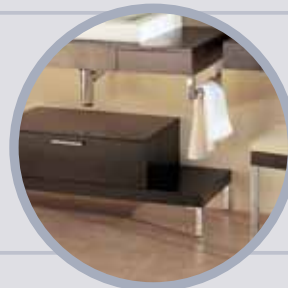

Vanico-Maronyx sets unbeatable industry standards

Bracket-lamp: polished chrome and frosted glass including 2 energy saver mini cool white bulbs minitwist 13W (similar to a 60W bulb). CSA-US approved.

At 27 inches with a 13 litre capacity, the Delphes lavatory is 50% larger than the international norm.

In an original twist, the Delphes lavatory can be front - or side-mounted, semi-recessed or completely visible.

Drawers in wood: quiet Quadro sliders are concealed and roll on ballbearings.

Solid wood support installed behind the countertop adds stability and strength so we could add storage drawers.

When the Delphes lavatory is replaced by a marble bowl, the anchors are partly visible.

Drawer with hair dryer and curling iron holder (A-8), (included in many layouts).

Optional unit with solid support system to allow for the addition of more counter space.

Wood veneer platform with polished chrome supports equipped with levelers

General characteristics

- All modules are in riftcut oak veneer that highlights the wood grain and brings out its warm beauty. The collection is available in natural oak or Wengé.
- Module and medicine cabinet interiors are all wood veneer.
- Choice of three door finishes: frosted glass with solid wood frame, perforated metal with solid wood frame, wood veneer.
- The Delphes polymer lavatory is available in ultrasheen Unimar or matte Satine, in White or Biscuit.
- Adjustable interior 6 mm glass shelves in modules and medicine cabinets.