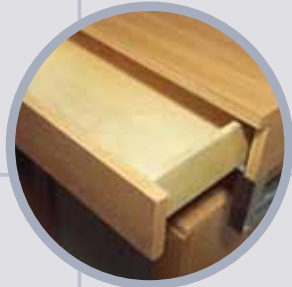

Vanico-Maronyx sets unbeatable industry standards

Bracket-lamp: polished chrome and frosted glass including 2 energy saver mini cool white bulbs minitwist 13W (similar to a 60W bulb). CSA-US approved.

At 27 inches with a 13 litre capacity, the Delphes lavatory is 50% larger than the international norm.

In an original twist, the Delphes lavatory can be front - or side-mounted, semi-recessed or completely visible.

Drawers in wood: quiet Quadro sliders are concealed and roll on ballbearings.

Solid wood support installed behind the countertop adds stability and strength so we could add storage drawers.