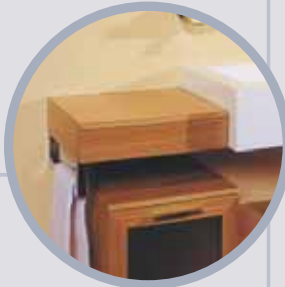

The wood veneer counter is protected by superior water resistant varnish as well as a generous washbasin surface that limits the damage caused by splashing.

A well thought out design

The mirror moves on sliding channels to reveal a spacious medicine cabinet. Slide the wood frame forward and the round mirror can be pivoted to provide an excellent view of the back of the head. It also slides up and down to adjust to the height of the user.

Vanico-Maronyx sets unbeatable industry standards

Bracket-lamp: polished chrome and frosted glass including 2 energy saver mini cool white bulbs minitwist 13W (similar to a 60W bulb). CSA-US approved.

At 27 inches with a 13 litre capacity, the Delphes lavatory is 50% larger than the international norm.

In an original twist, the Delphes lavatory can be front - or side-mounted, semi-recessed or completely visible.

Drawers in wood: quiet Quadro sliders are concealed and roll on ballbearings.

Solid wood support installed behind the countertop adds stability and strength so we could add storage drawers.

Wood veneer platform with polished chrome supports equipped with levelers

General characteristics

- All modules are in riftcut oak veneer that highlights the wood grain and brings out its warm beauty. The collection is available in natural oak or Wengé.
- Module and medicine cabinet interiors are all wood veneer.
- Choice of three door finishes: frosted glass with solid wood frame, perforated metal with solid wood frame, wood veneer.
- The Delphes polymer lavatory is available in ultrasheen Unimar or matte Satine, in White or Biscuit.
- Adjustable interior 6 mm glass shelves in modules and medicine cabinets.