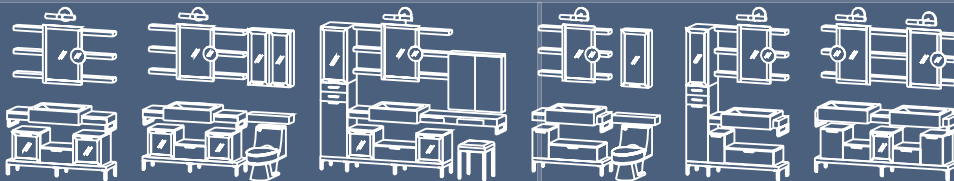

To make planning easier, each version has 20 possible layouts.

For detailed dimensions and more layout ideas, please see your local retailer.