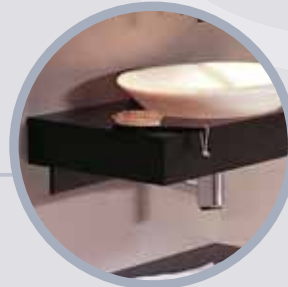

The wood veneer counter is protected by superior water resistant varnish as well as a generous washbasin surface that limits the damage caused by splashing.

A well thought out design

The mirror moves on sliding channels to reveal a spacious medicine cabinet. Slide the wood frame forward and the round mirror can be pivoted to provide an excellent view of the back of the head. It also slides up and down to adjust to the height of the user.

Vanico-Maronyx sets unbeatable industry standards

Bracket-lamp: polished chrome and frosted glass including 2 energy saver mini cool white bulbs minitwist 13W (similar to a 60W bulb). CSA-US approved.

At 27 inches with a 13 litre capacity, the Delphes lavatory is 50% larger than the international norm.

In an original twist, the Delphes lavatory can be front - or side-mounted, semi-recessed or completely visible.

Drawers in wood: quiet Quadro sliders are concealed and roll on ballbearings.

Solid wood support installed behind the countertop adds stability and strength so we could add storage drawers.

Wood veneer platform with polished chrome supports equipped with levelers

General characteristics

- All modules are in riftcut oak veneer that highlights the wood grain and brings out its warm beauty. The collection is available in natural oak or Wengé.
- Module and medicine cabinet interiors are all wood veneer.
- Choice of three door finishes: frosted glass with solid wood frame, perforated metal with solid wood frame, wood veneer.
- The Delphes polymer lavatory is available in ultrasheen Unimar or matte Satine, in White or Biscuit.
- Adjustable interior 6 mm glass shelves in modules and medicine cabinets.