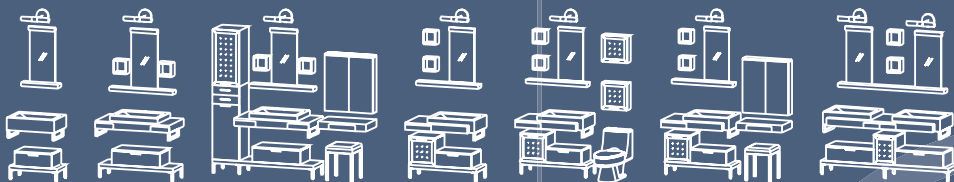

VANICO MARONYX

1000 Nationale Street
Lachenaie (Quebec) Canada J6W 6B4
Toll-free: 1 800 921-9508

Visit our website at www.vanico-maronyx.com