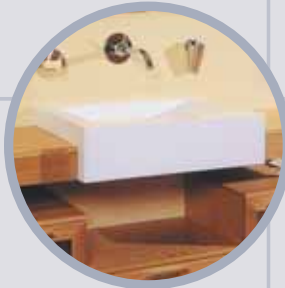

The wood veneer counter is protected by superior water resistant varnish as well as a generous washbasin surface that limits the damage caused by splashing.

A well thought out design

The mirror moves on sliding channels to reveal a spacious medicine cabinet. Slide the wood frame forward and the round mirror can be pivoted to provide an excellent view of the back of the head. It also slides up and down to adjust to the height of the user.

Vanico-Maronyx sets unbeatable industry standards

Bracket-lamp: polished chrome and frosted glass including 2 energy saver mini cool white bulbs minitwist 13W (similar to a 60W bulb). CSA-US approved.

At 27 inches with a 13 litre capacity, the Delphes lavatory is 50% larger than the international norm.

In an original twist, the Delphes lavatory can be front - or side-mounted, semi-recessed or completely visible.

Drawers in wood: quiet Quadro sliders are concealed and roll on ballbearings.

Solid wood support installed behind the countertop adds stability and strength so we could add storage drawers.

Wood veneer platform with polished chrome supports equipped with levelers

General characteristics

- All modules are in riftcut oak veneer that highlights the wood grain and brings out its warm beauty. The collection is available in natural oak or Wengé.
- Module and medicine cabinet interiors are all wood veneer.
- Choice of three door finishes: frosted glass with solid wood frame, perforated metal with solid wood frame, wood veneer.
- The Delphes polymer lavatory is available in ultrasheen Unimar or matte Satine, in White or Biscuit.
- Adjustable interior 6 mm glass shelves in modules and medicine cabinets.