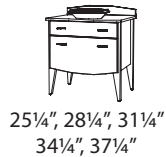

MOON SINK

- Polymer Unimar or Satine.
- Color: White or biscuit.
- 19 inches diameter.

- Left or right single faucet hole on countertop.

UNDERCOUNTER SINK

- Porcelain oval sink, white or biscuit.
- Available with marble or glass countertop only.

AVAILABLE ARRANGEMENTS 25 1/4" to 131 1/2" AND MORE - RIGHT OR LEFT

25 1/4", 28 1/4", 31 1/4",
34 1/4", 37 1/4"

34 1/4", 37 1/4", 40 1/4",
43 1/4", 46 1/4", 49 1/4"

43 1/4", 46 1/4", 49 1/4",
52 1/4", 55 1/4"