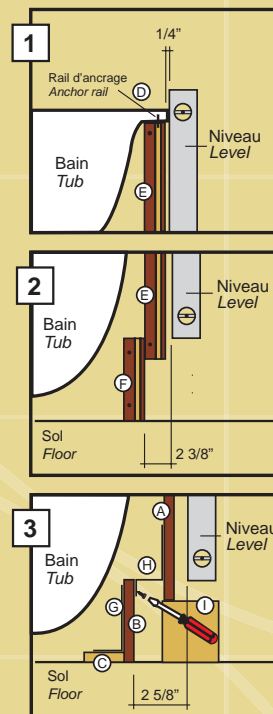

Aprons and modules are simple to install... and easy to lift

Add to the sensual pleasure of your tub... include the Maestro system!

Maestro Whirlpool

3/4 hp pump, 6 adjustable jets, 2 air control fittings and 1 electronic starter with variable speed control.

Java apron only

The whirlpool system provides a powerful massage that relaxes and reinvigorates tired muscles.

Maestro Air

16 injectors, 1 turbine and 1 electronic starter with variable speed control.

All models (N.B. The oval Java with exterior finish must be equipped with the module for therapeutics).

Thousands of bubbles gently massage your body. A wonderful way to forget the day's cares and worries!

Maestro Must

Java apron only

A delightful combination: whirlpool and air jet Maestro systems.

VANICO MARONYX

1000 Nationale Street
Lachenaie (Quebec) Canada J6W 6B4
Toll-free: 1 800 921-9508

Visit our website at www.vanico-maronyx.com