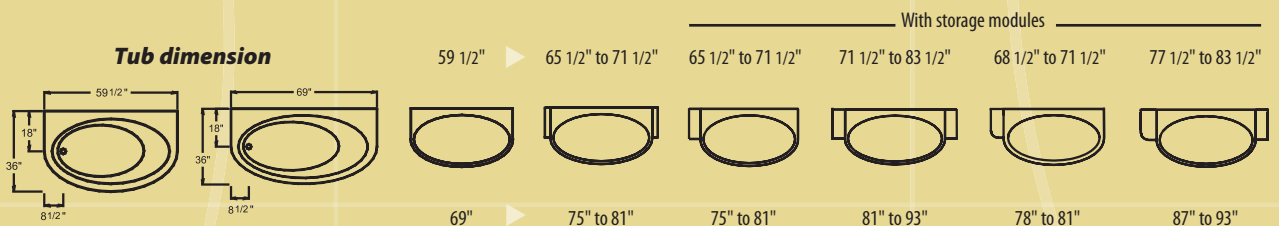

Java extensions create a range of layout possibilities