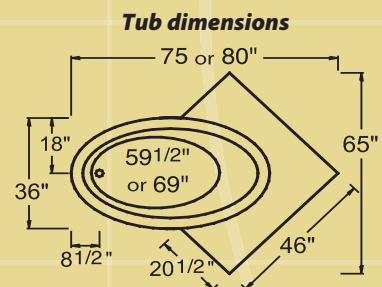

The corner Java with tub apron in wood veneer, riftcut oak, Wengé. The aprons can be lifted for easy access to the taps.