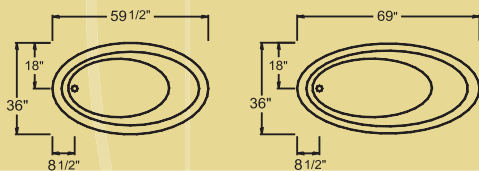

Tub dimensions