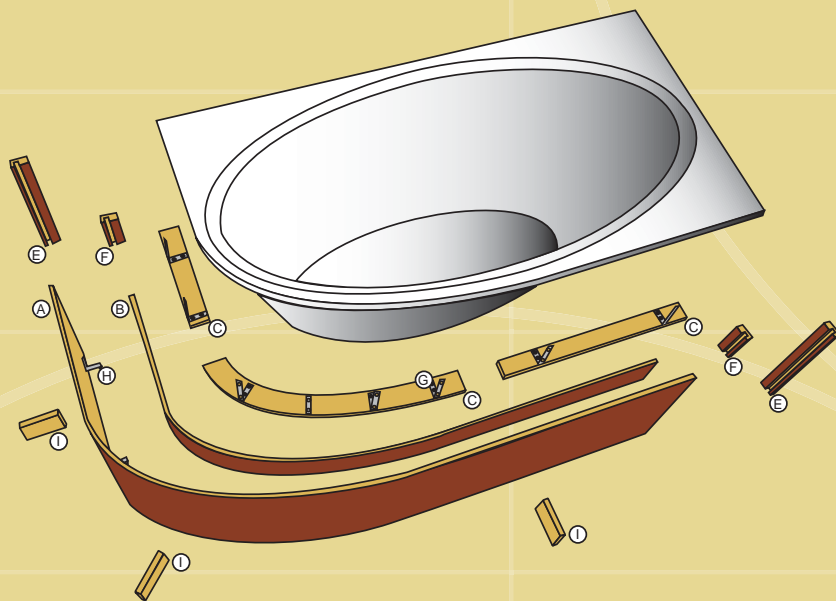

The wood veneer apron is an attractive and original way to conceal a therapeutic whirlpool system.

The apron can be easily removed for easy access to the taps.

Lots of layout possibilities

Tub dimensions

The Corner Java is designed to accommodate a therapeutic massage system.

The corner Java with finished exterior, white Unimar tub, tap modules in maple, stained in Cherry.

The corner Java with tub apron in wood veneer, riftcut oak, Wengé. The aprons can be lifted for easy access to the taps.

Aprons and modules are simple to install... and easy to lift

Add to the sensual pleasure of your tub... include the Maestro system!

Maestro Whirlpool

3/4 hp pump, 6 adjustable jets, 2 air control fittings and 1 electronic starter with variable speed control.

Java apron only

The whirlpool system provides a powerful massage that relaxes and reinvigorates tired muscles.

Maestro Air

16 injectors, 1 turbine and 1 electronic starter with variable speed control.

All models (N.B. The oval Java with exterior finish must be equipped with the module for therapeutics).