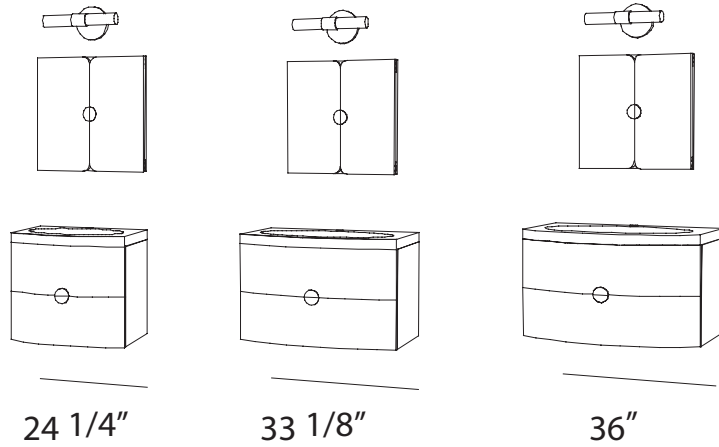

Agencements disponibles Available arrangements

Vue sur 360° / 360° View