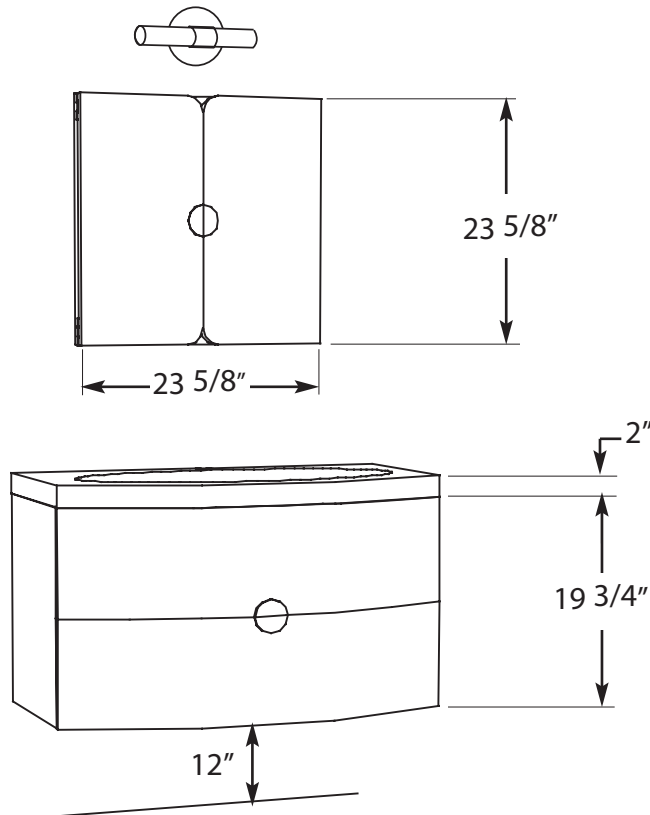

## Dimensions

### NOTE

Ce modèle ne comporte pas de lingerie.  
There is no linen cabinet with this model.

	profondeur depth
Meuble de / Vanity of 24 1/4" = 18 5/8"	
Meuble de / Vanity of 33 1/8" = 20 3/8"	
Meuble de / Vanity of 36" = 20 3/8"	